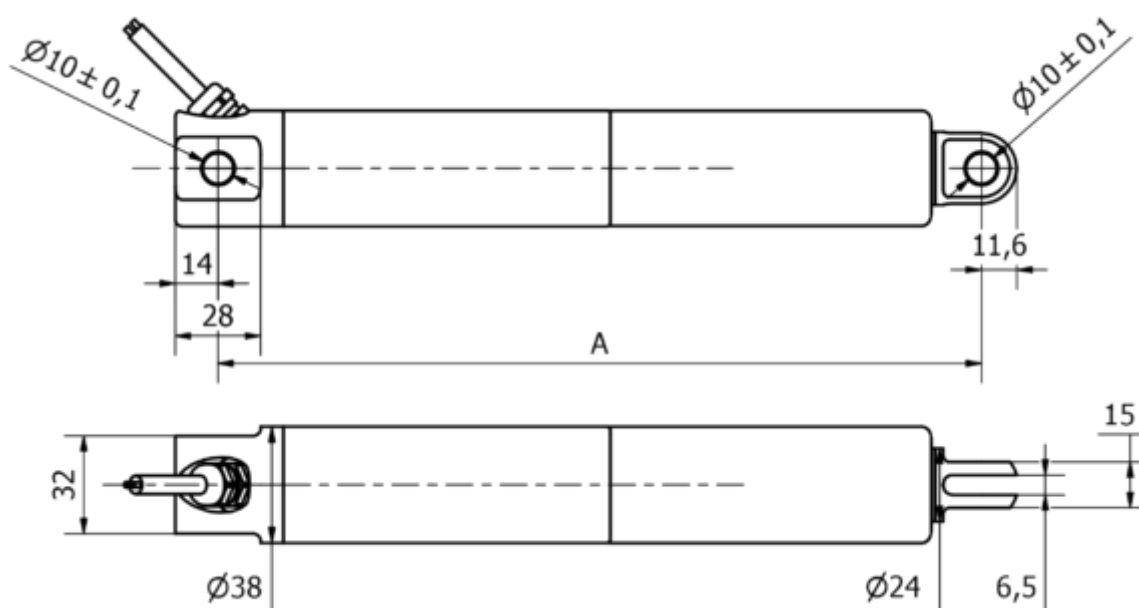

# Data Sheet

Article number: 8S38205018003KCNLSN0

Description: KLEEl ine38, 50mm, 1800N, 3 mm/s, Stainless steel, IP69K  
24 VDC, 3 m. Cable, Limit Switch, Clevis

## Measures

A	= 210 + slaglængde/stroke
Cable length	= 3 m
Load speed mm/s	= 3 mm/s
Option	= Limit switch
Stroke (mm)	= 50
Voltage	= 24 V